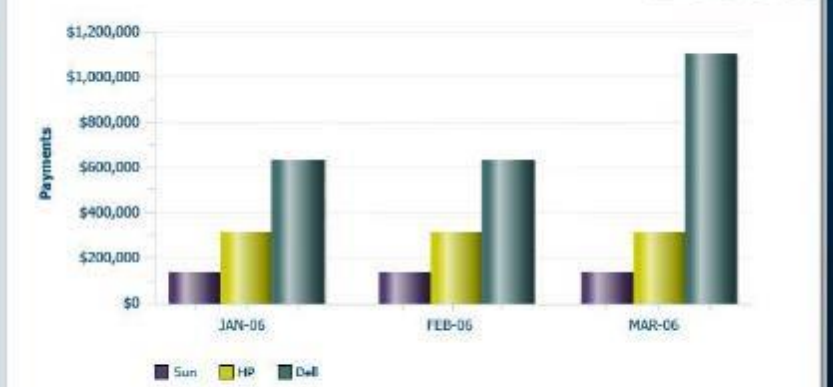

Vendor Payments