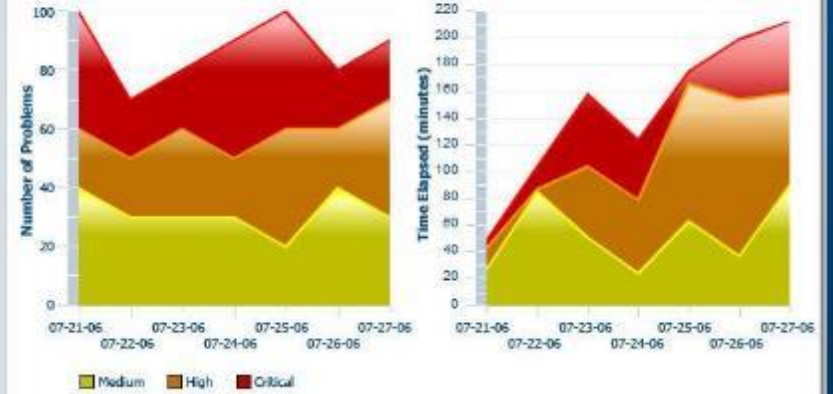

LED TO FOLLOW

BIBLICAL LEADERSHIP

Faithful

A close relationship with God

Fruitful

Pursuing what matters most to God

LED TO FOLLOW

IT Health Check

Service Impact and Performance

Availability: Sort: Name Time Range: Today

Problem Summary : Number and Time Elapsed Trend

Time Range: 7 days Priority Investigation Driver

Incident Target Summary Trend

Time Range: 7 days