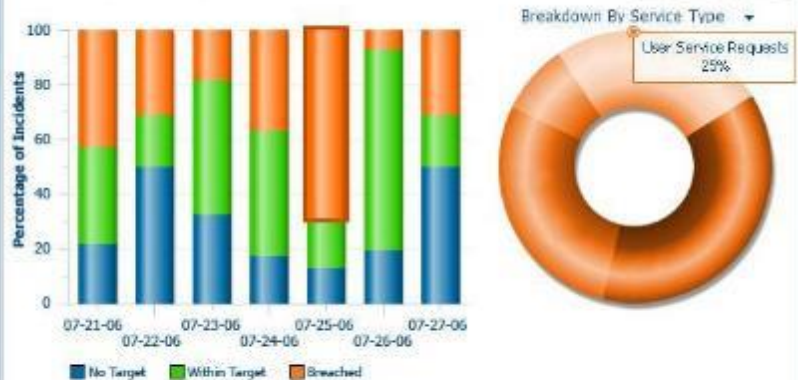

Service Impact and Performance

Availability: Sort: Name Time Range: Today

Problem Summary : Number and Time Elapsed Trend

Time Range: 7 days Priority Investigation Driver

Incident Target Summary Trend

Time Range: 7 days